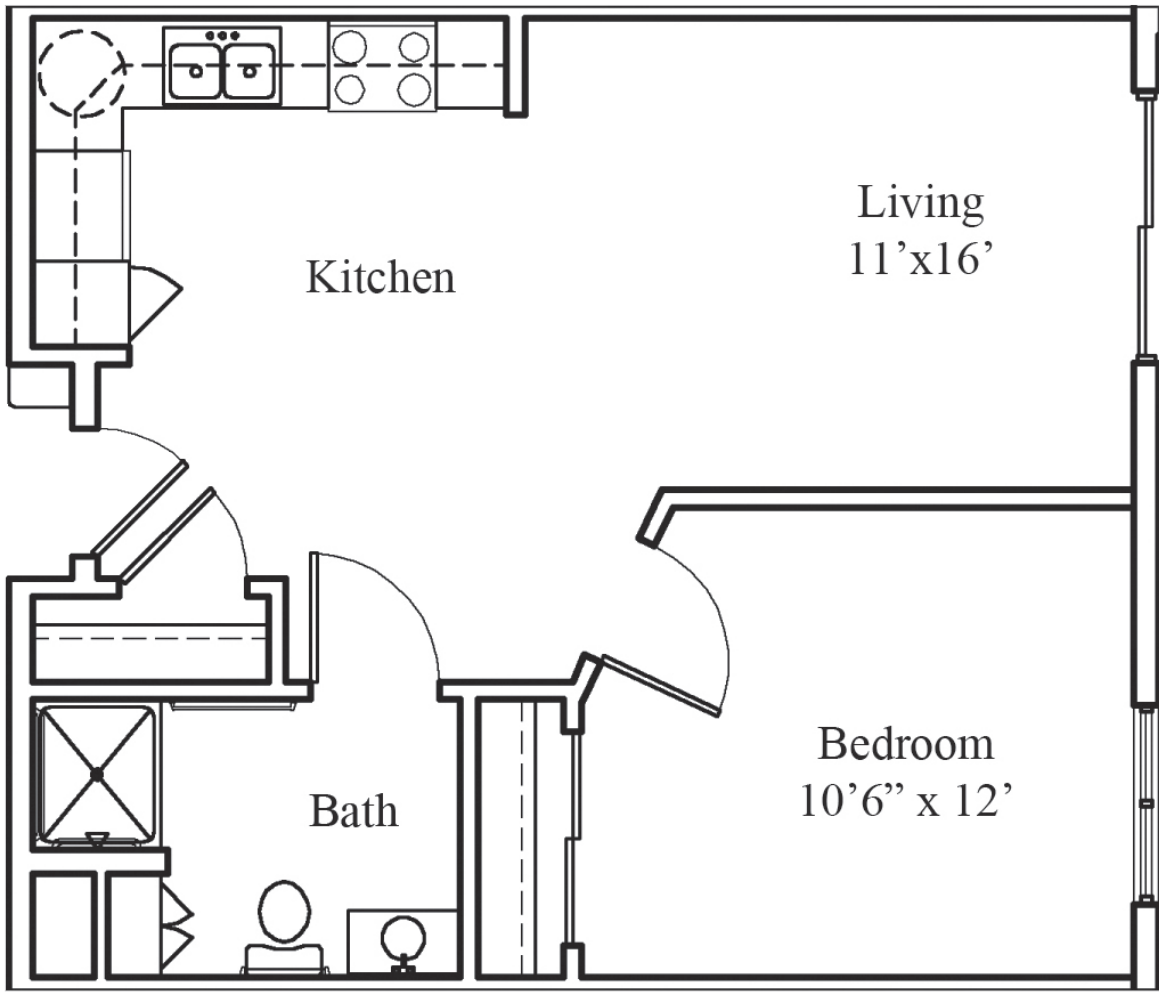

Gables of Germantown
ASSISTED LIVING

One Bedroom / Classic

approx. unit size: 610 sq. ft.

\$ _____

All pricing subject to change without notice.