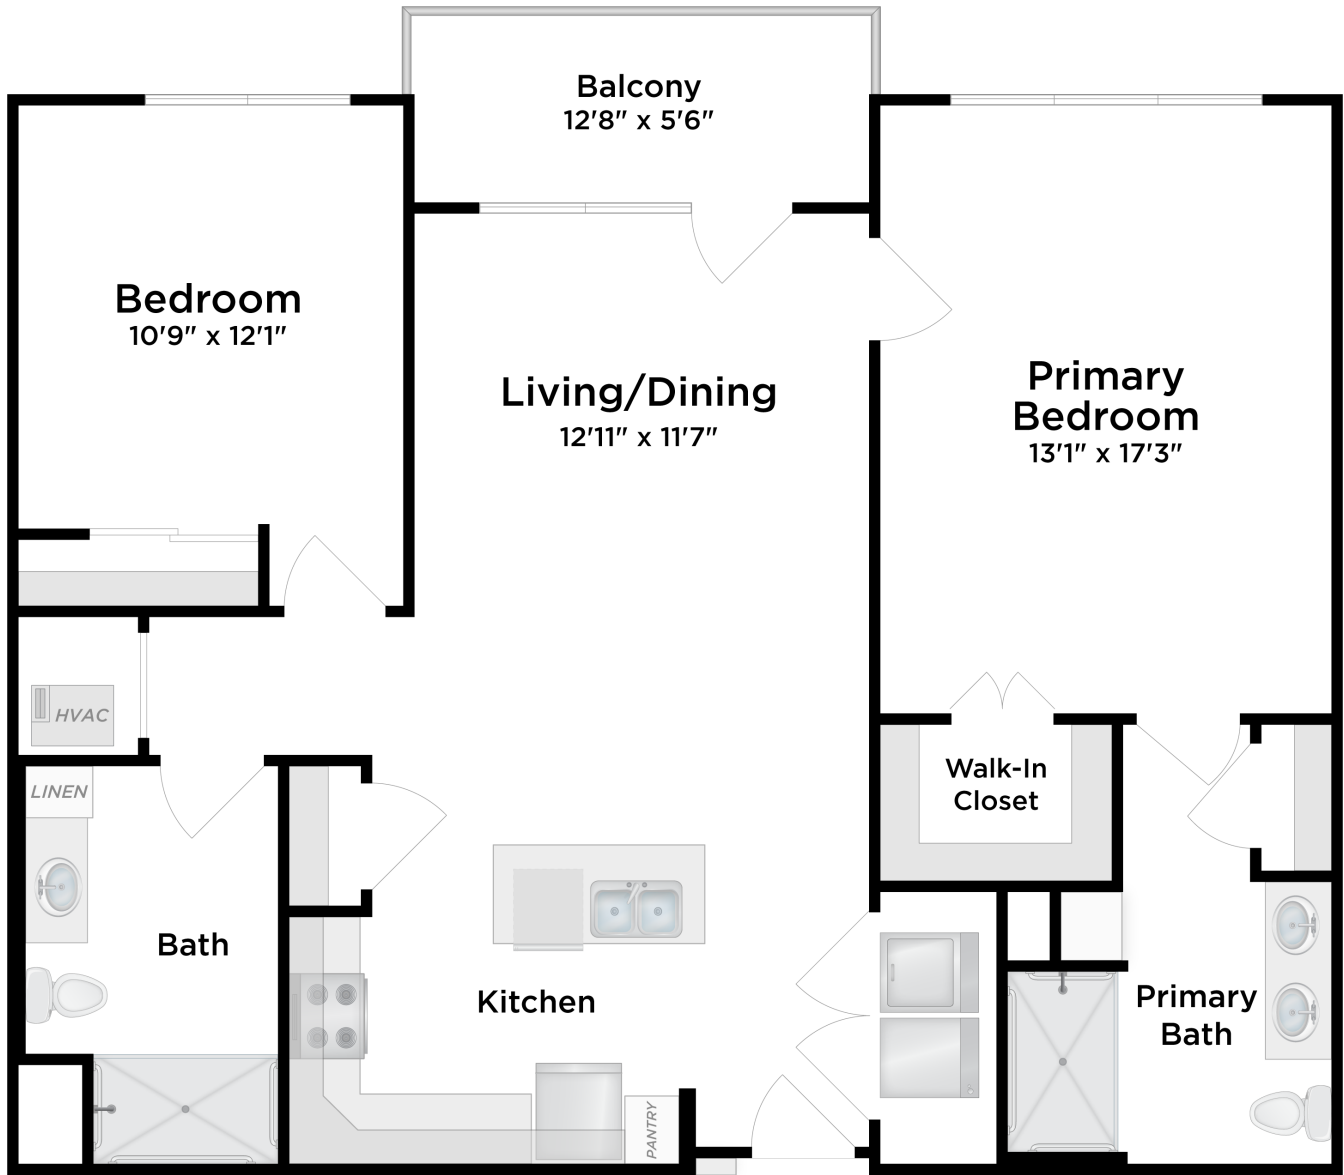

Vista West Residences
INDEPENDENT & ASSISTED LIVING

Two Bedroom / Traditional - 12 Units

234, 242, 244, 342, 344, 434, 442, 444, 534, 542, 544

ADA Accessible: 334

approx. unit size: 1173 sq. ft. | balcony size: 72 sq. ft.