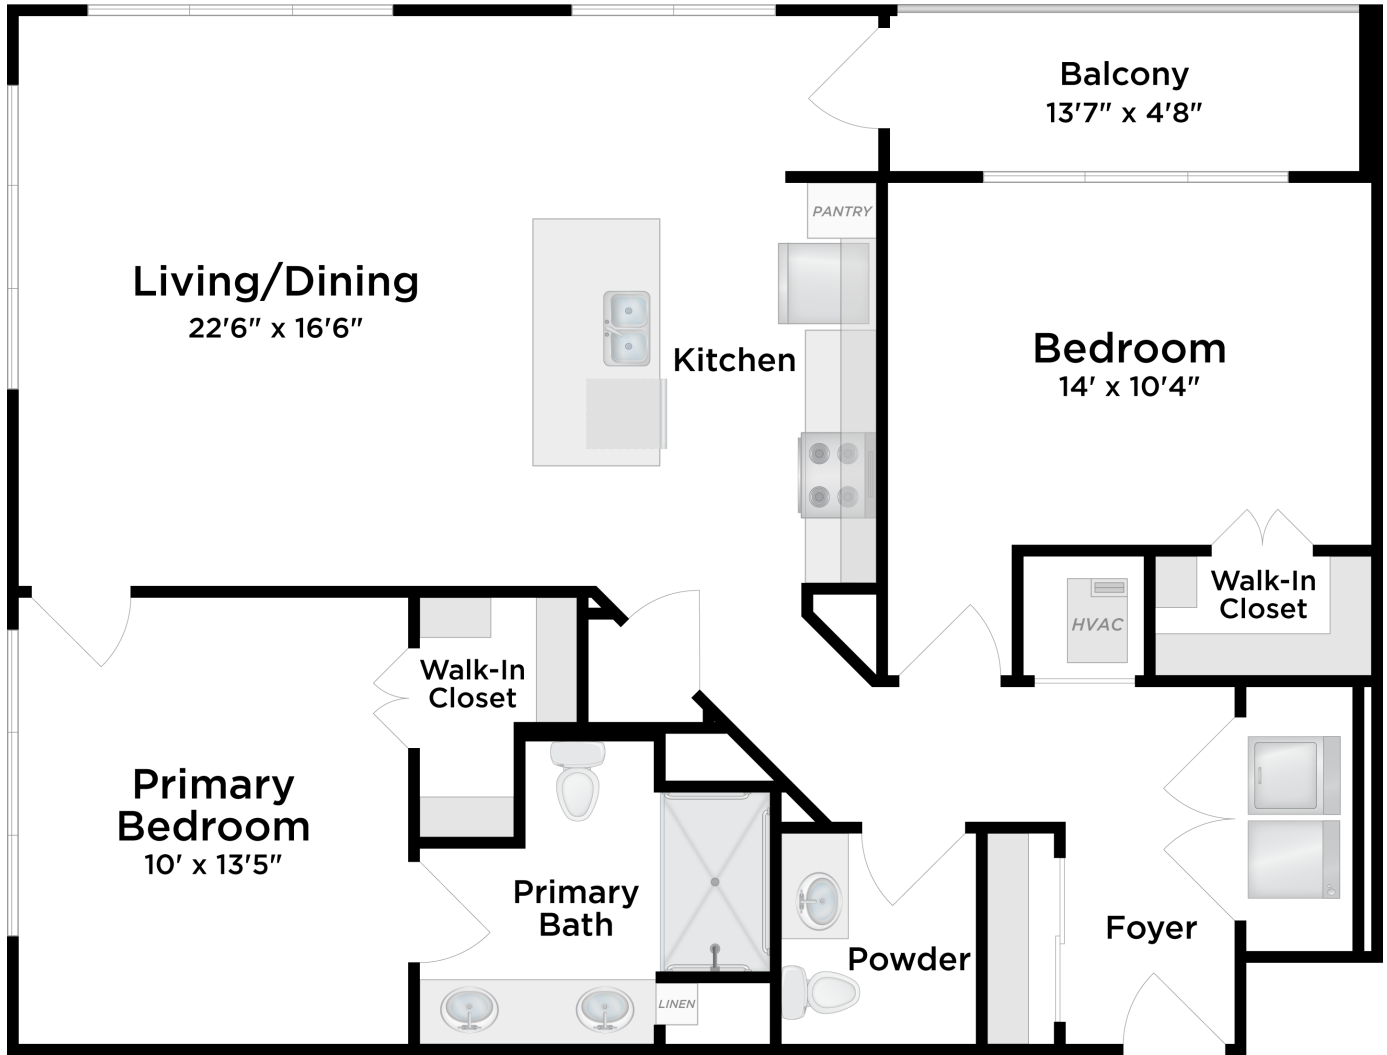

Vista West Residences
INDEPENDENT & ASSISTED LIVING

Two Bedroom / Corner Living Room - 7 Units

252, 352, 452, 552

With Stacked Washer/Dryer: 227, 327, 427

approx. unit size: 1173 sq. ft. | balcony size: 65 sq. ft.