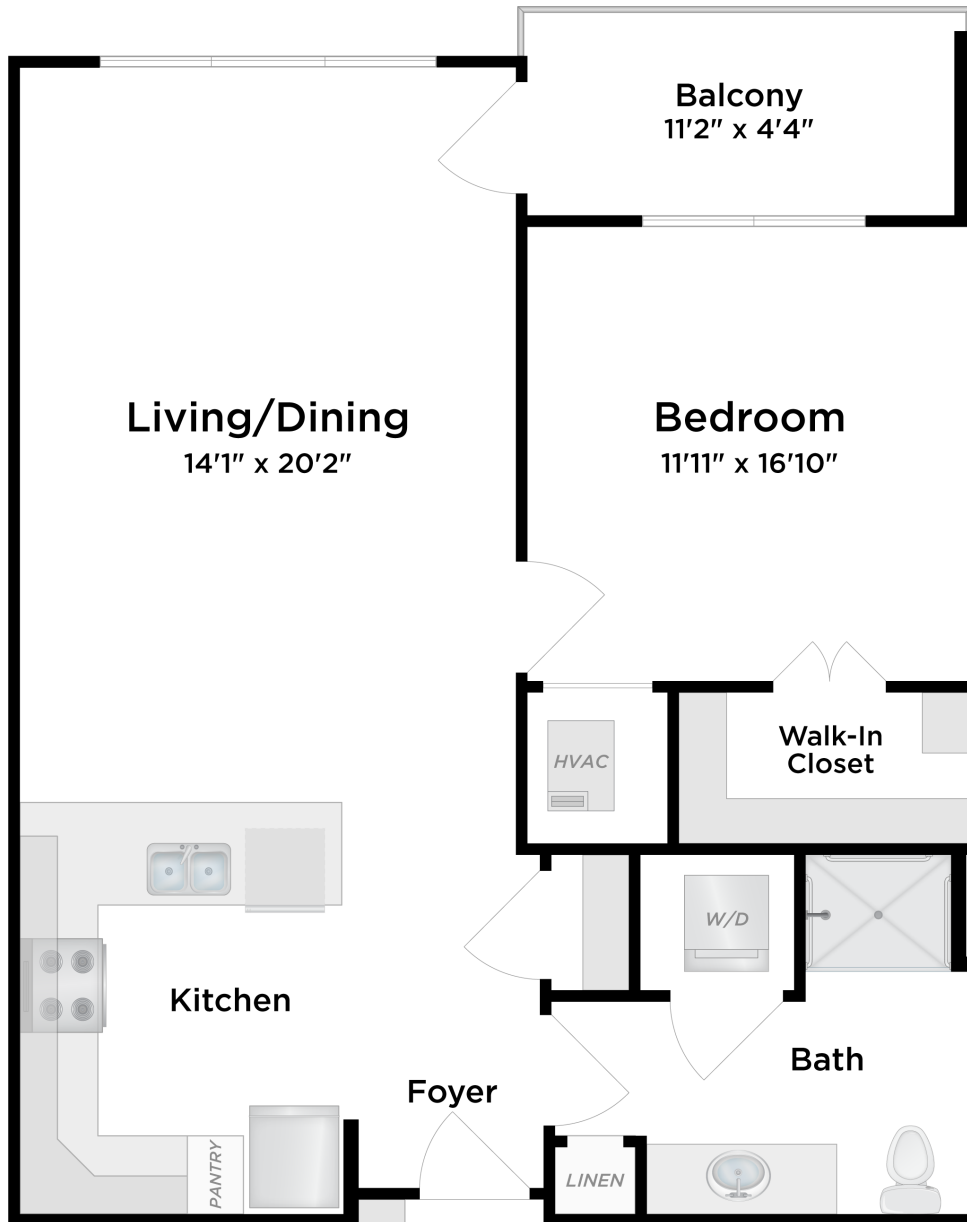

Vista West Residences

INDEPENDENT & ASSISTED LIVING

One Bedroom / Traditional – 29 Units

106, 204, 206, 217, 223, 229, 236, 240, 250, 304, 306, 317, 323, 329, 336, 340, 350, 404, 406, 417, 423, 429, 436, 440, 450, 536, 540, 550

ADA Accessible: 104

approx. unit size: 763 sq. ft. | balcony size: 65 sq. ft.

\$ _____

All pricing subject to change without notice.

VISTA WEST
a capri community