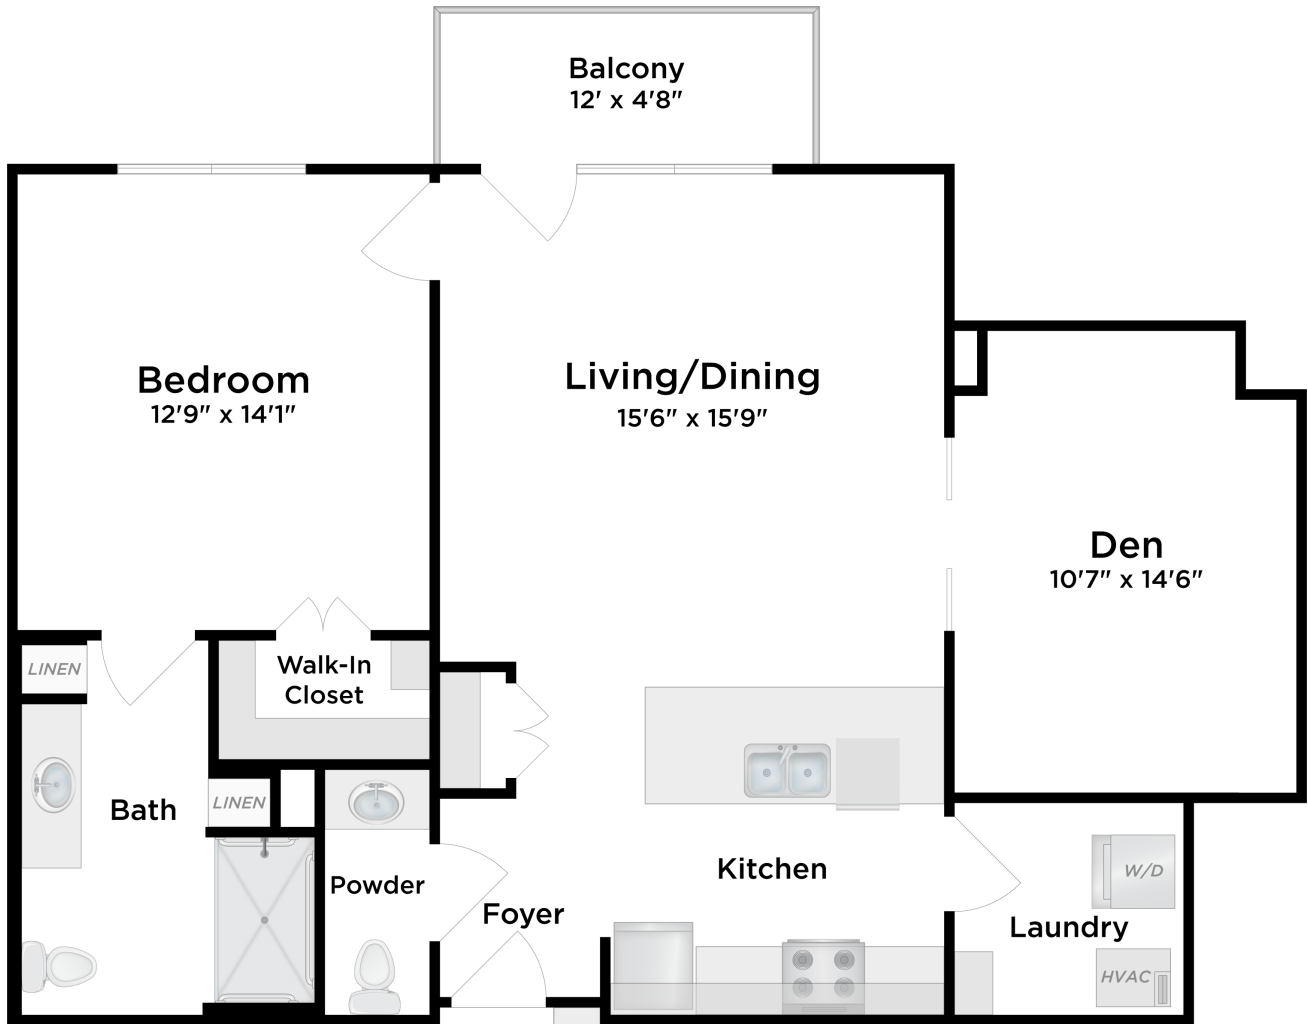

Vista West Residences
INDEPENDENT & ASSISTED LIVING

One Bedroom / Corner + Den - 8 Units

249, 349, 449, 549

With Balcony: 103, 203, 303, 403

approx. unit size: 1046 sq. ft. | balcony size: 56 sq. ft.

\$ _____