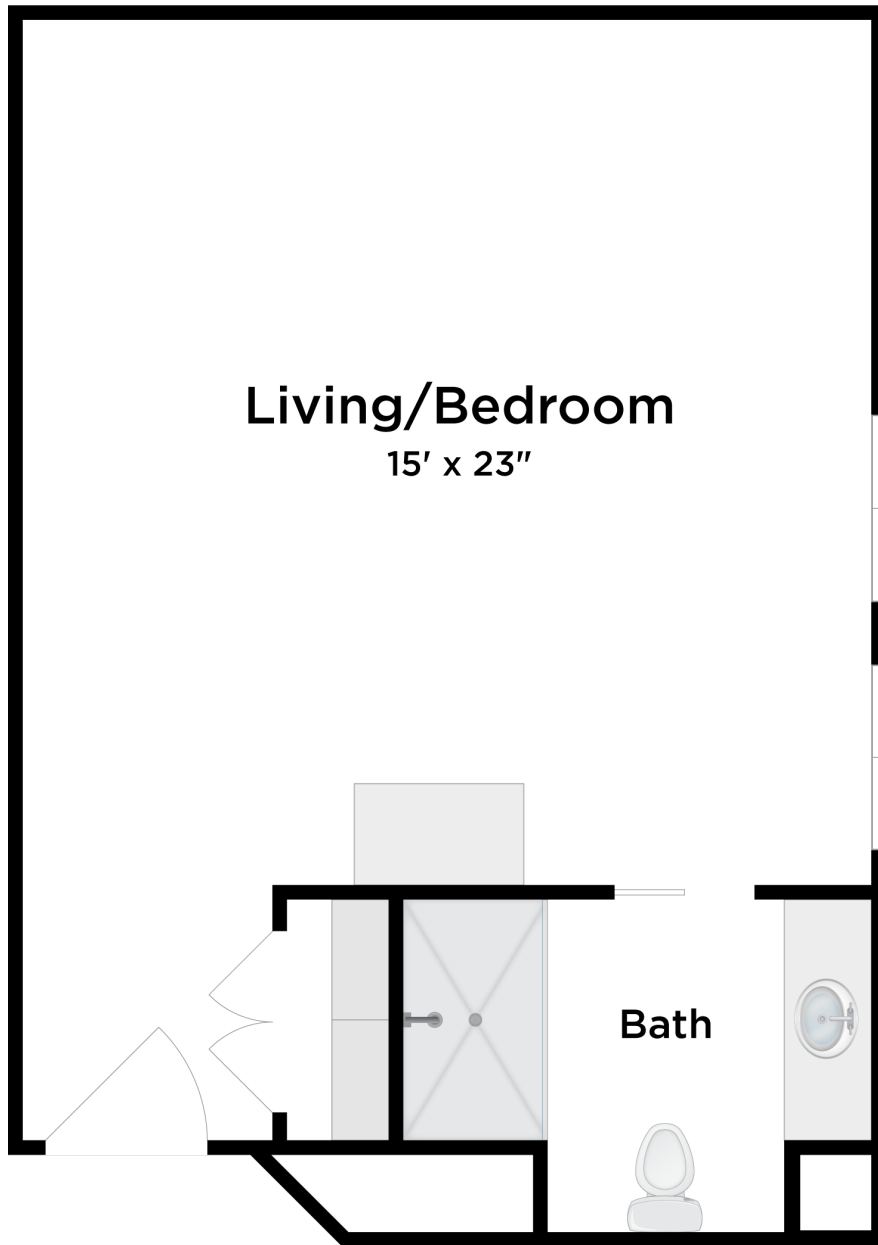

Teal Shores
BLU GROTTO® MEMORY CARE

Studio / Zest

approx. unit size: 443 sq. ft.

\$ _____

All pricing subject to change without notice.