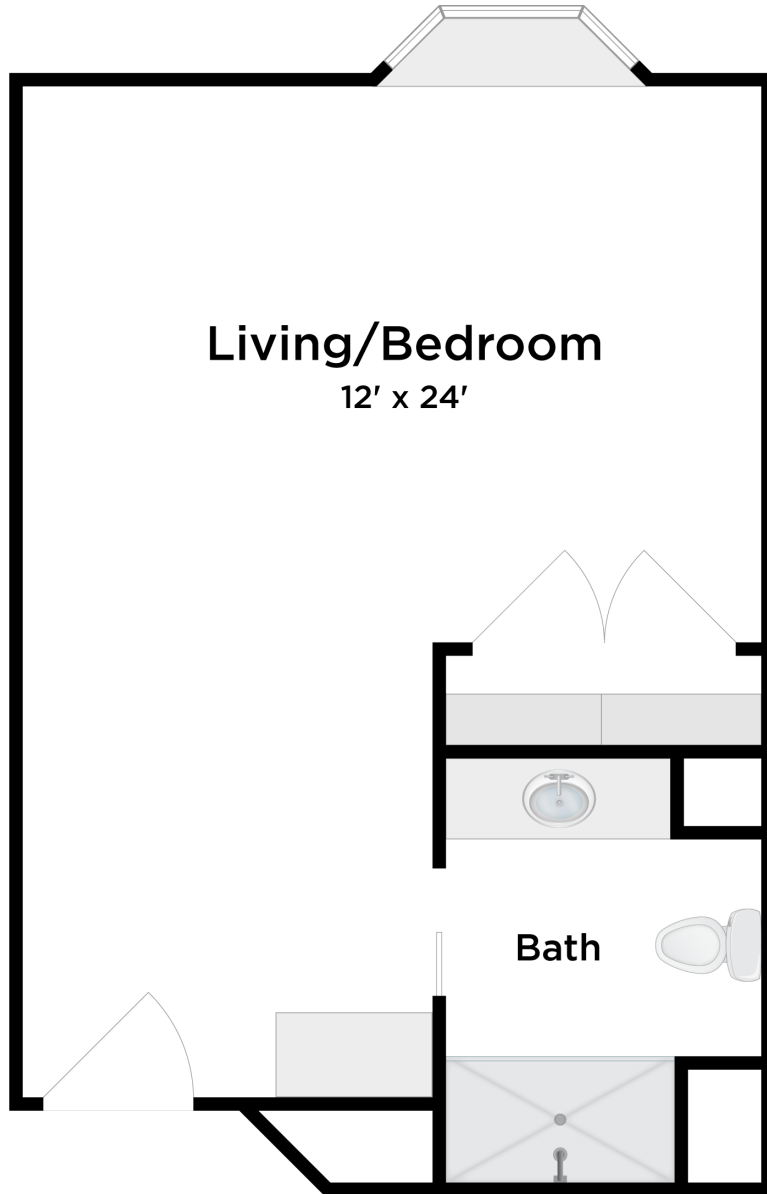

Teal Shores
BLU GROTTO® MEMORY CARE

Studio / Comfort
approx. unit size: 416 sq. ft.

\$ _____

All pricing subject to change without notice.