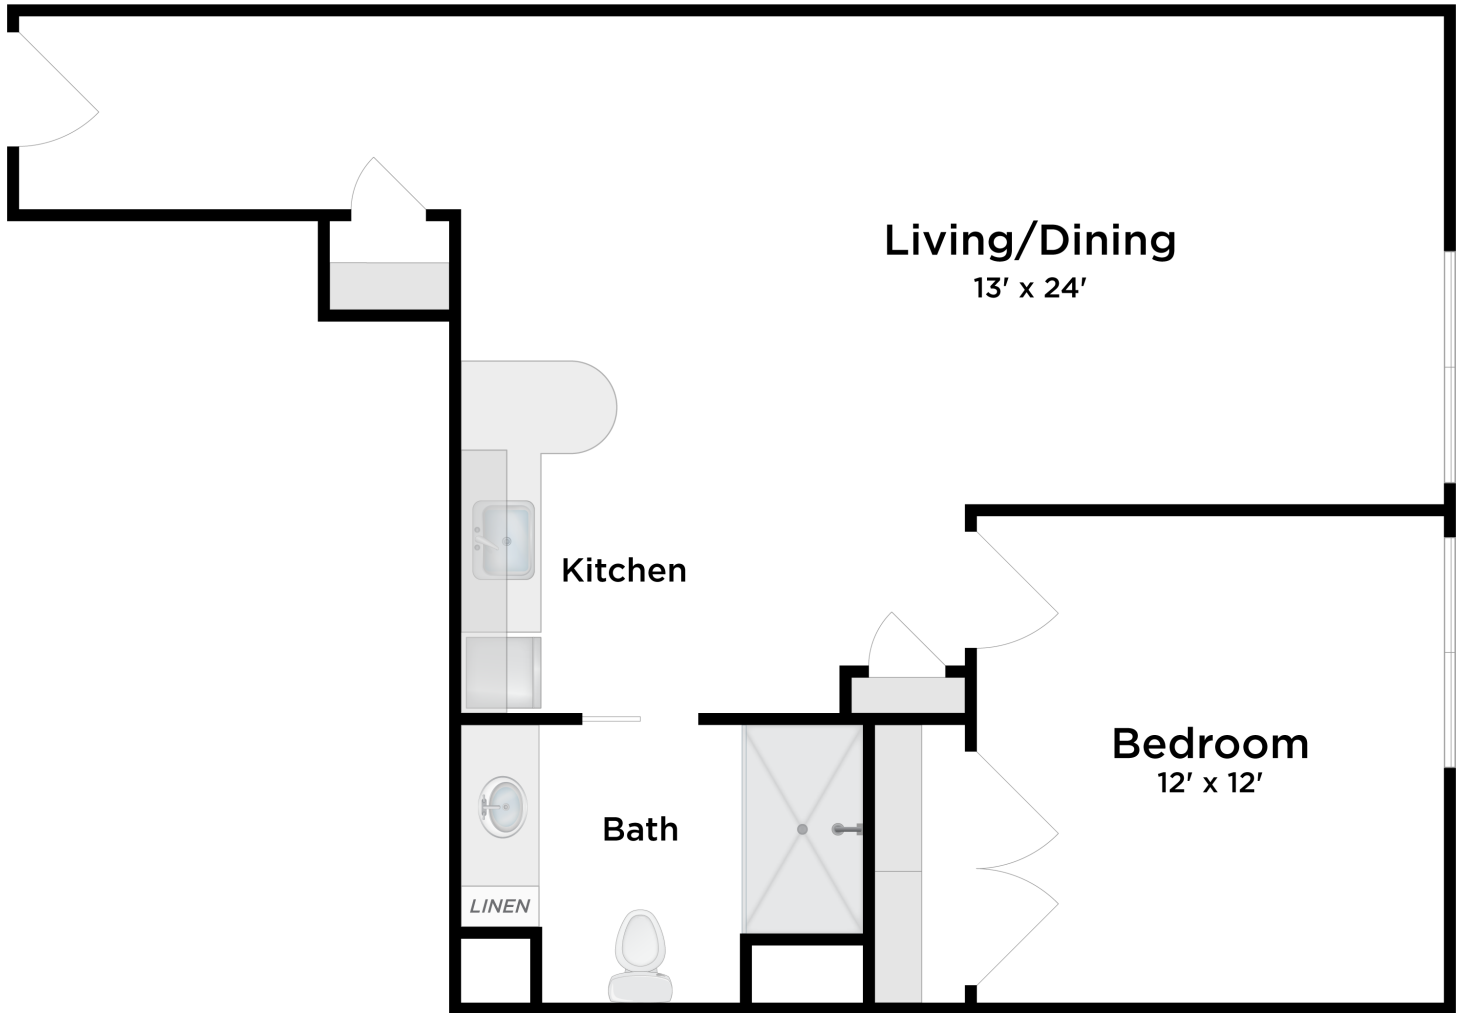

Teal Shores
ASSISTED LIVING

One Bedroom / Triumph

3522

approx. unit size: 698 sq. ft.

\$ _____

All pricing subject to change without notice.

TEAL SHORES
a capri community