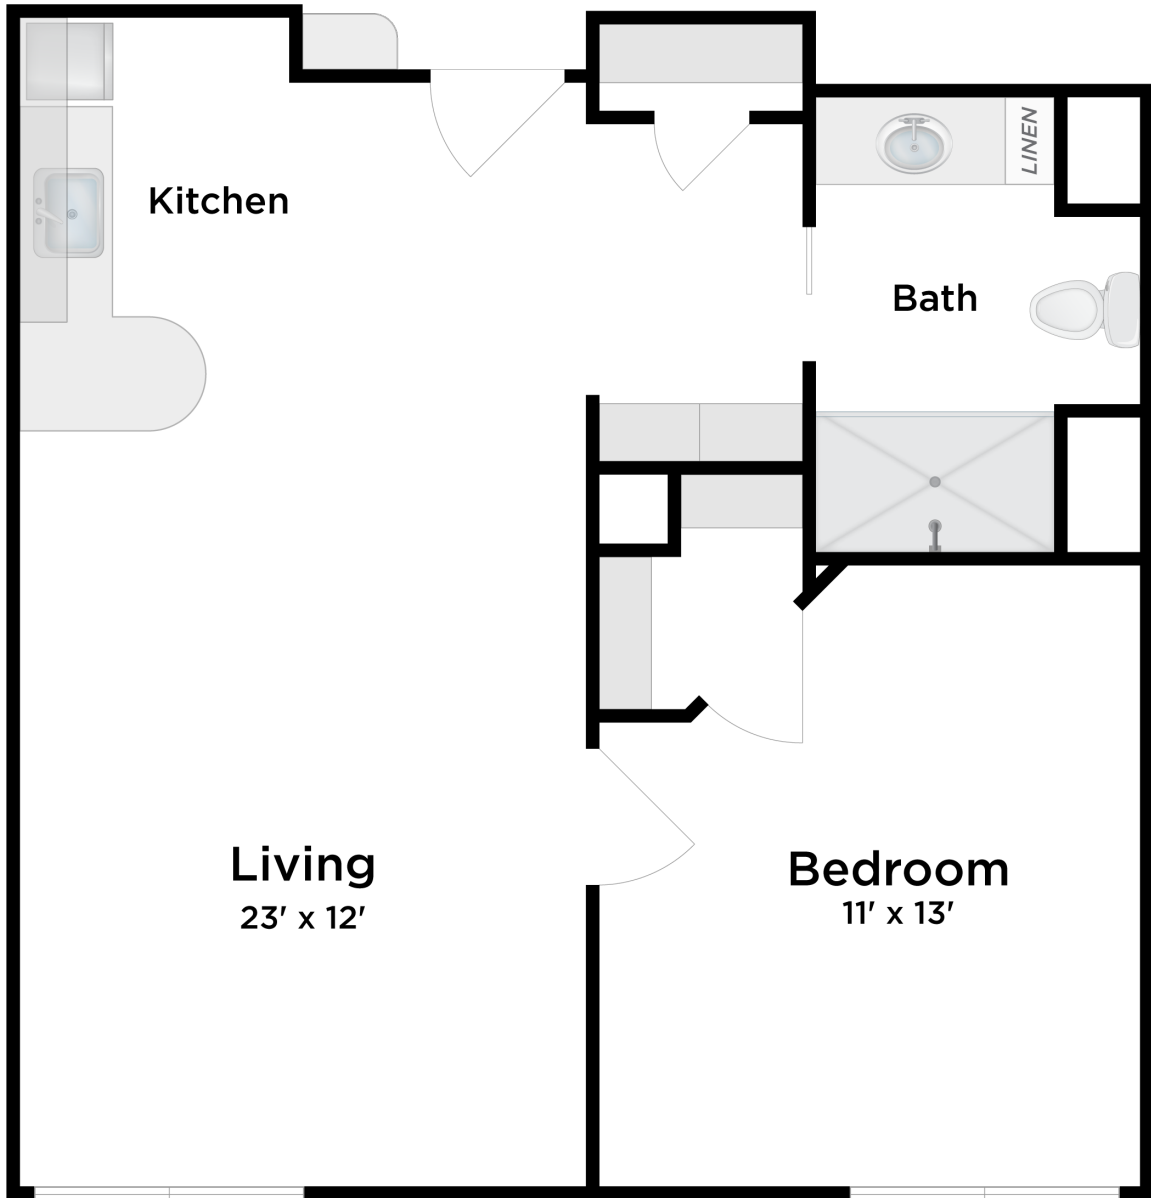

Teal Shores  
ASSISTED LIVING

One Bedroom / Serenity

3529, 3530, 3531, 3532

approx. unit size: 594 sq. ft.

\$ \_\_\_\_\_

*All pricing subject to change without notice.*