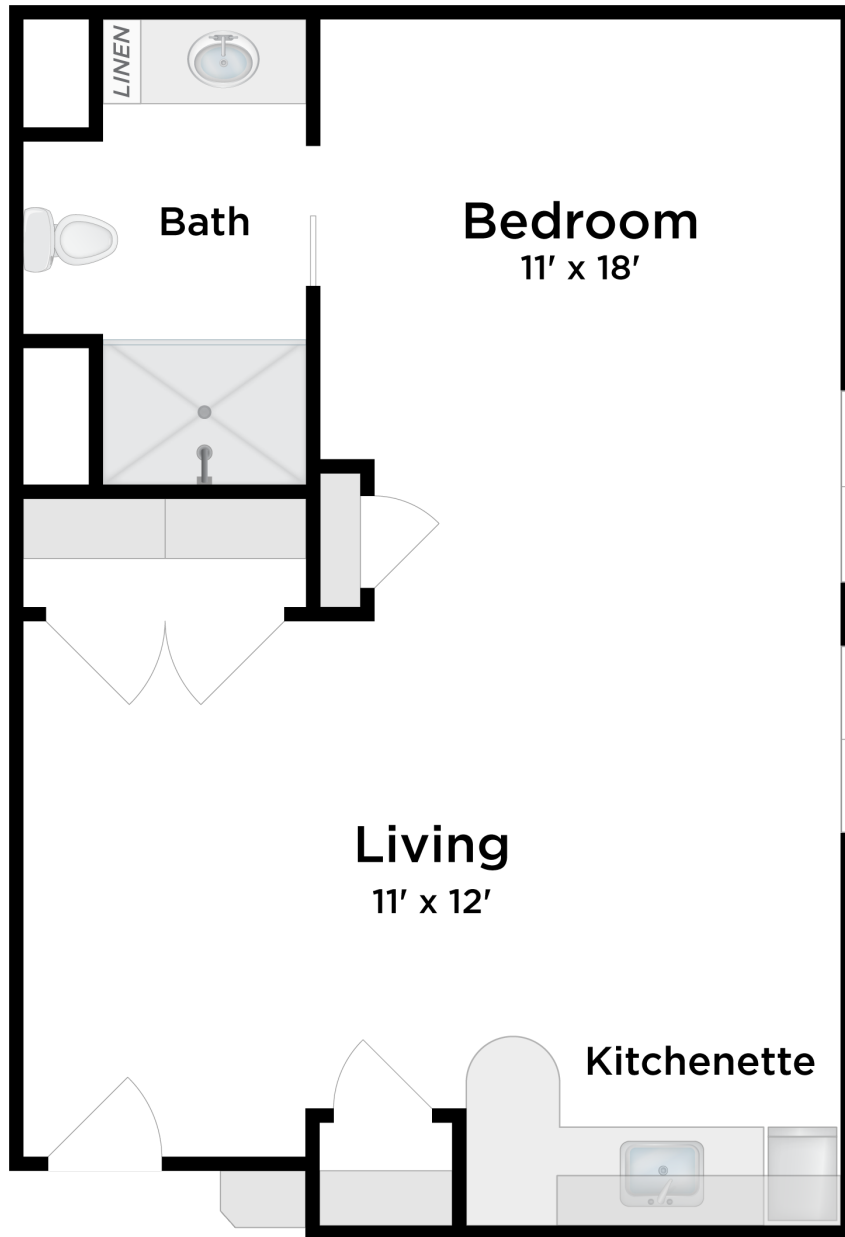

Teal Shores
ASSISTED LIVING

Studio / Gratitude

3510, 3511, 4526

approx. unit size: 470 - 490 sq. ft.

\$ _____

All pricing subject to change without notice.