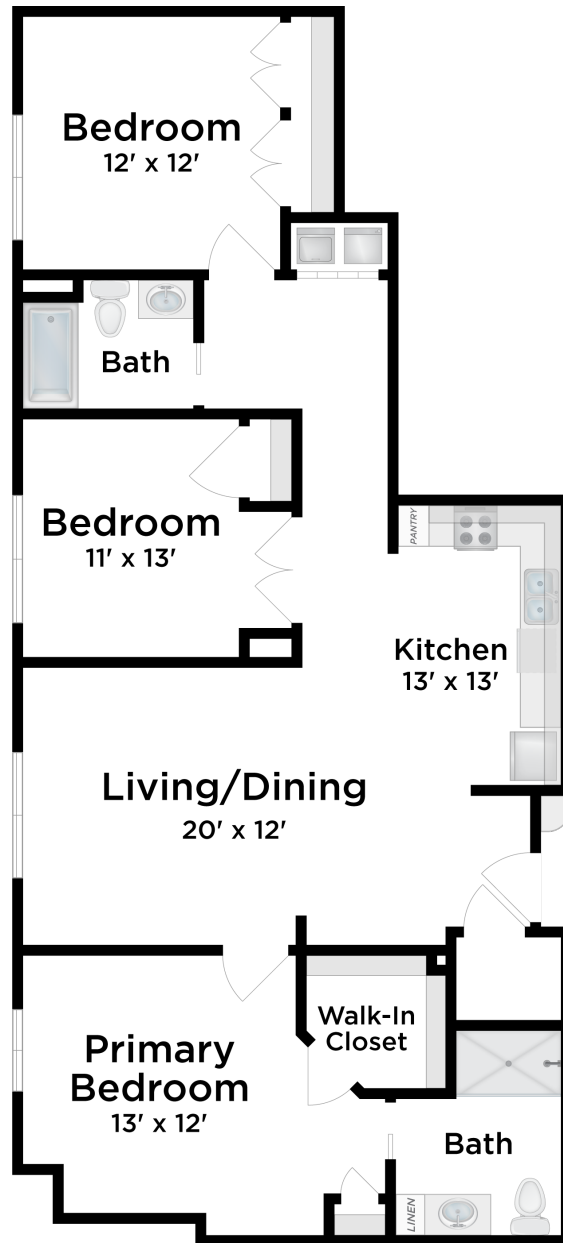

Teal Shores
INDEPENDENT & ASSISTED LIVING

Three Bedroom / Empower

212, 312

approx. unit size: 1,222 sq. ft.

\$ _____

All pricing subject to change without notice.