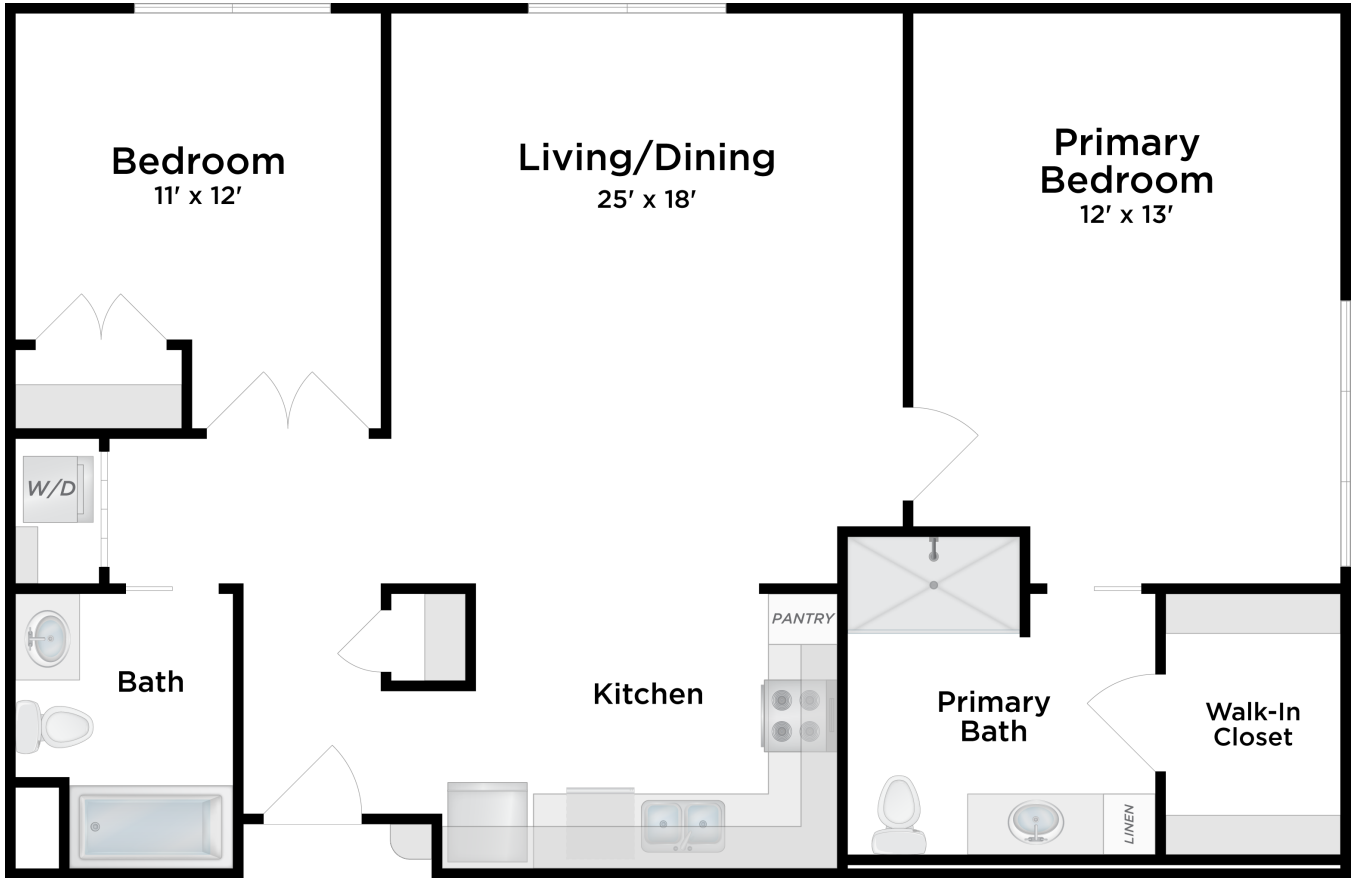

Teal Shores
INDEPENDENT & ASSISTED LIVING

Two Bedroom / Grace

204, 221, 304, 321

Larger S. Bedroom Closet: 211, 311

approx. unit size: 921 - 1,000 sq. ft. | Variations in floor plans exist

\$ _____

All pricing subject to change without notice.