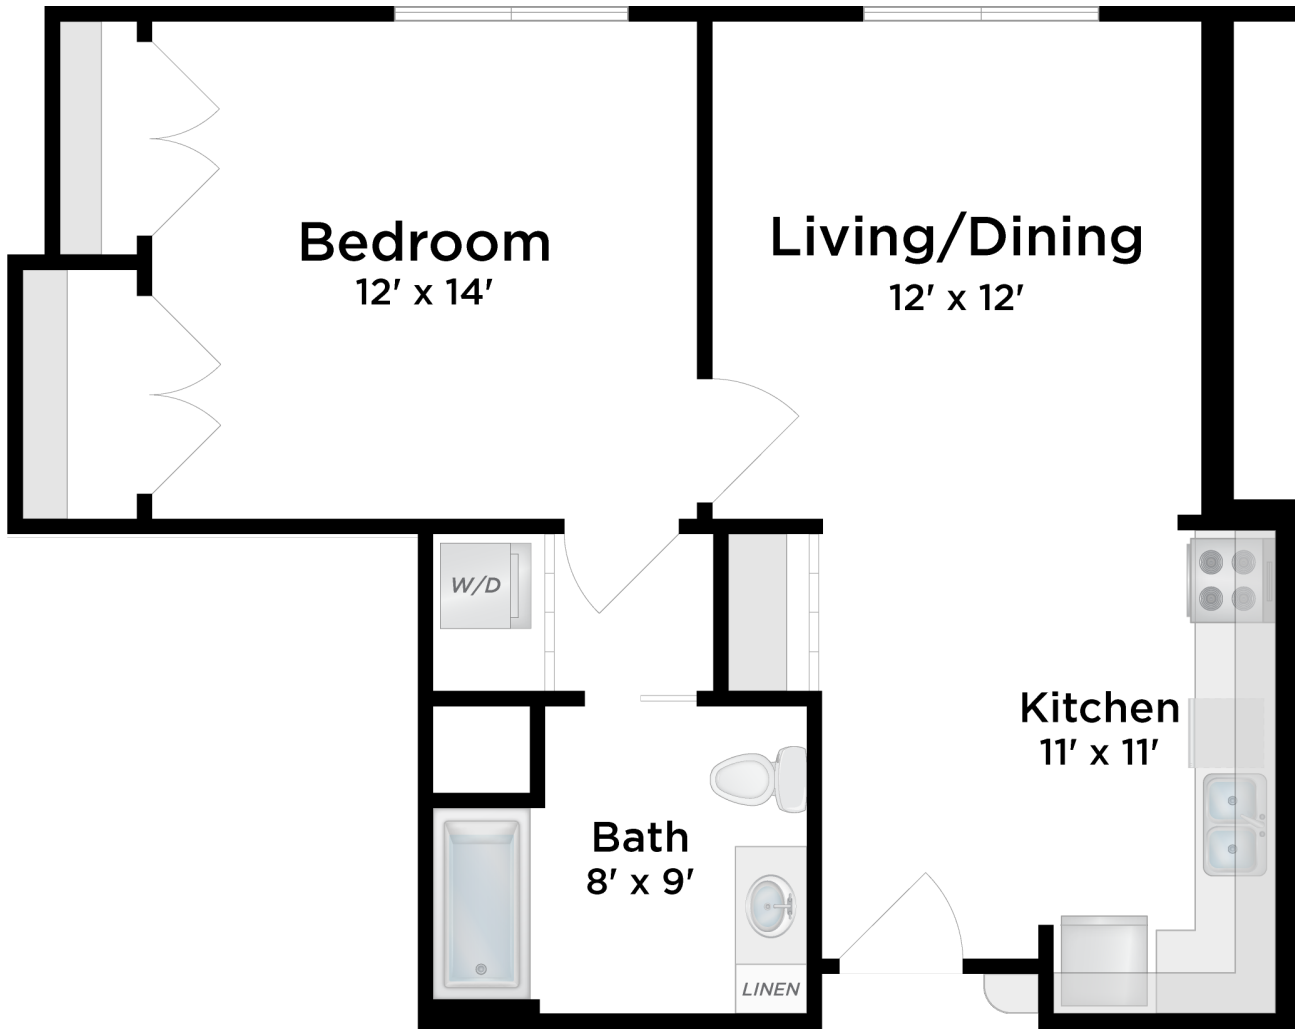

## INDEPENDENT & ASSISTED LIVING

### One Bedroom / Rejoice

205a, 205b, 305a, 305b

approx. unit size: 631 sq. ft.

\$ \_\_\_\_\_

*All pricing subject to change without notice.*

**TEAL SHORES**

a capri community