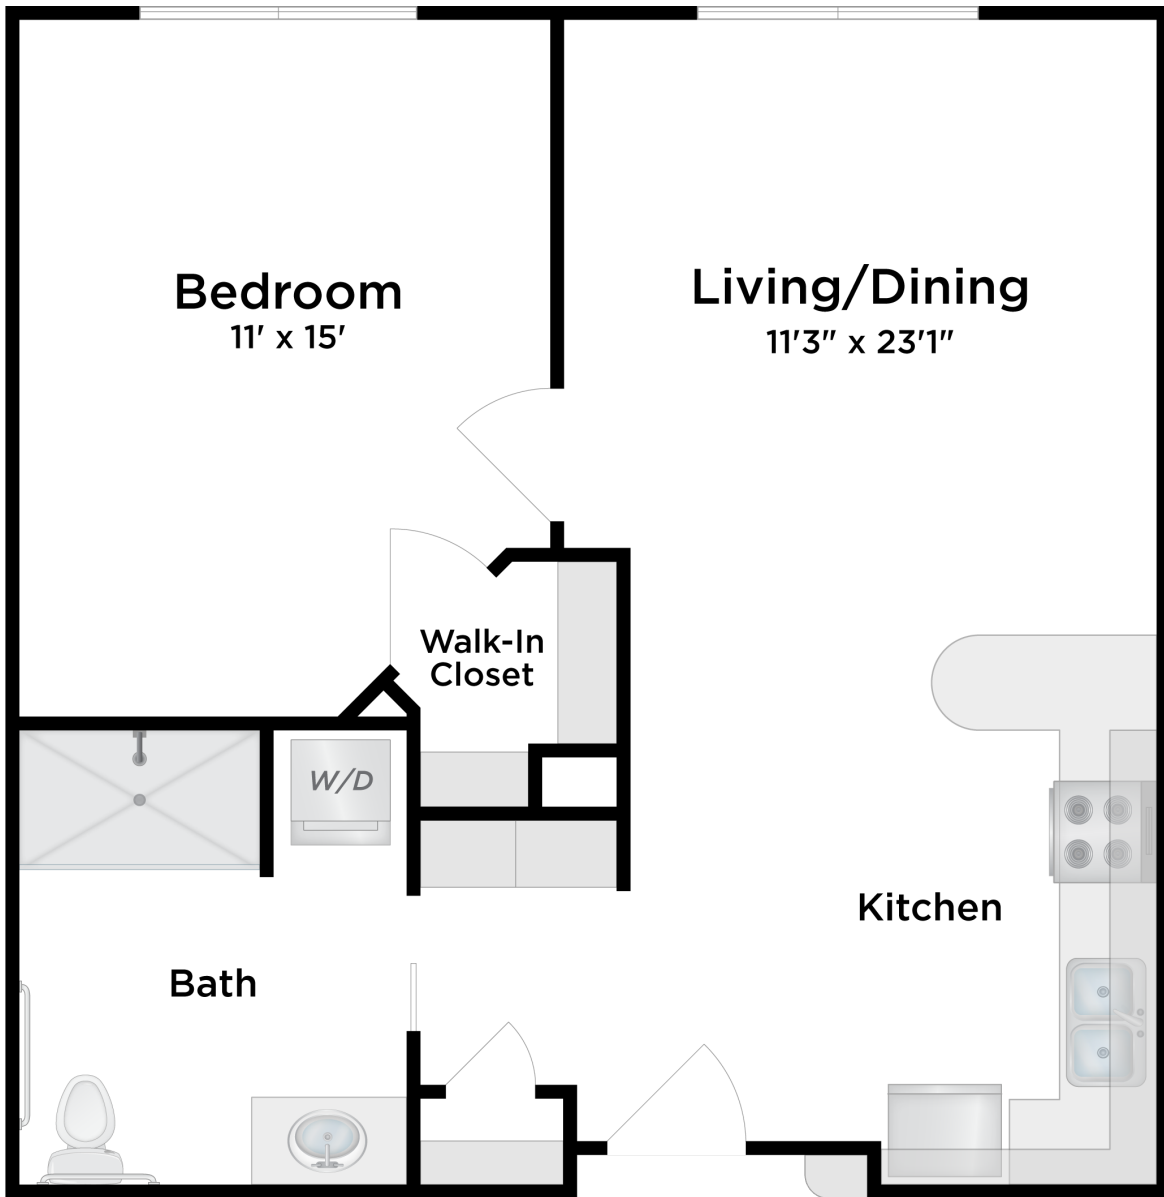

Teal Shores

INDEPENDENT & ASSISTED LIVING

One Bedroom / Kinship

202, 208, 216, 217, 218, 302, 308, 316, 317, 318

Deeper Bedroom: 207, 214, 307, 314

Deeper Living & Bedroom: 220, 320

Extra Closet: 210, 310

approx. unit size: 597 sq. ft. | Variations in floor plans exist