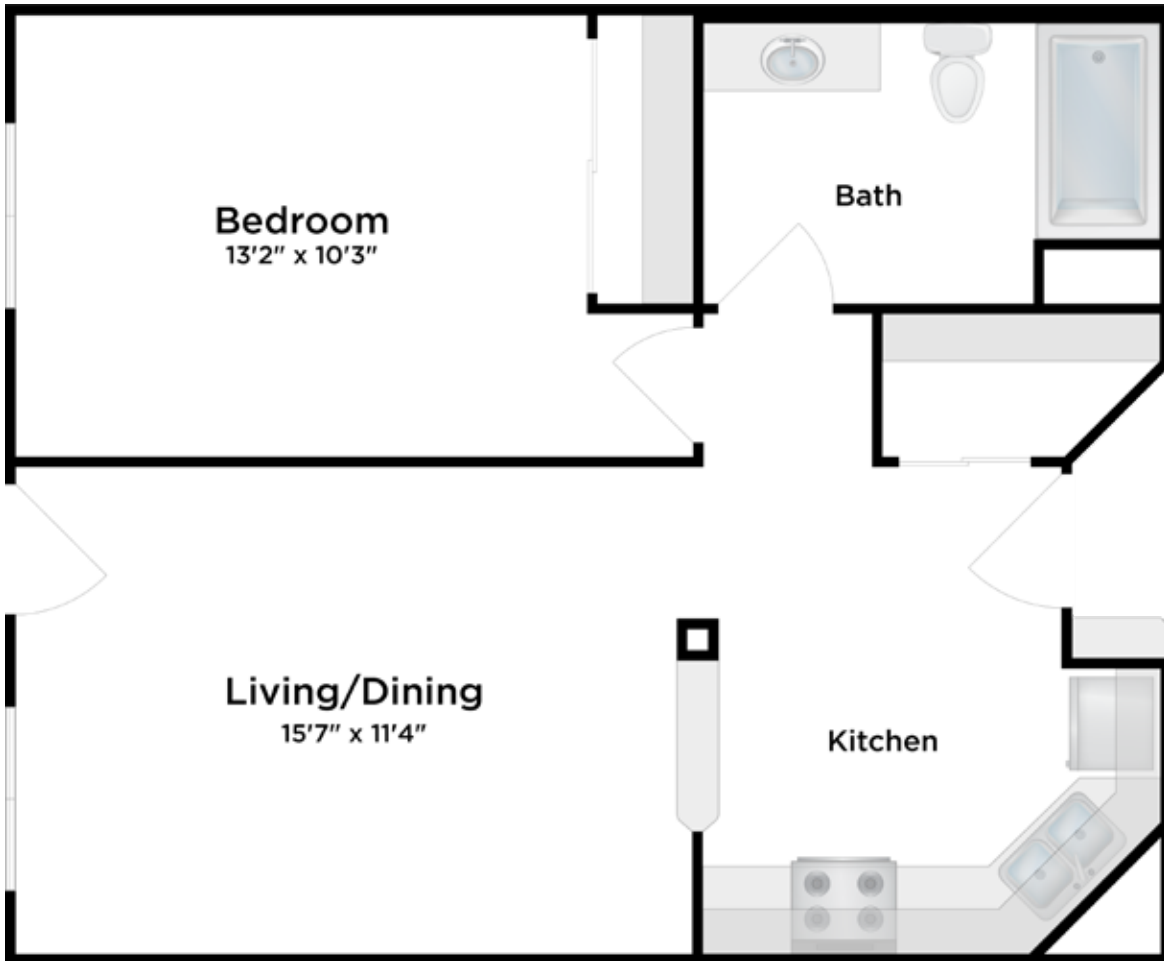

Summit Woods  
INDEPENDENT & ASSISTED LIVING

One Bedroom / Walnut  
approx. unit size: 590 - 636 sq. ft.

\$ \_\_\_\_\_

*All pricing subject to change without notice.*