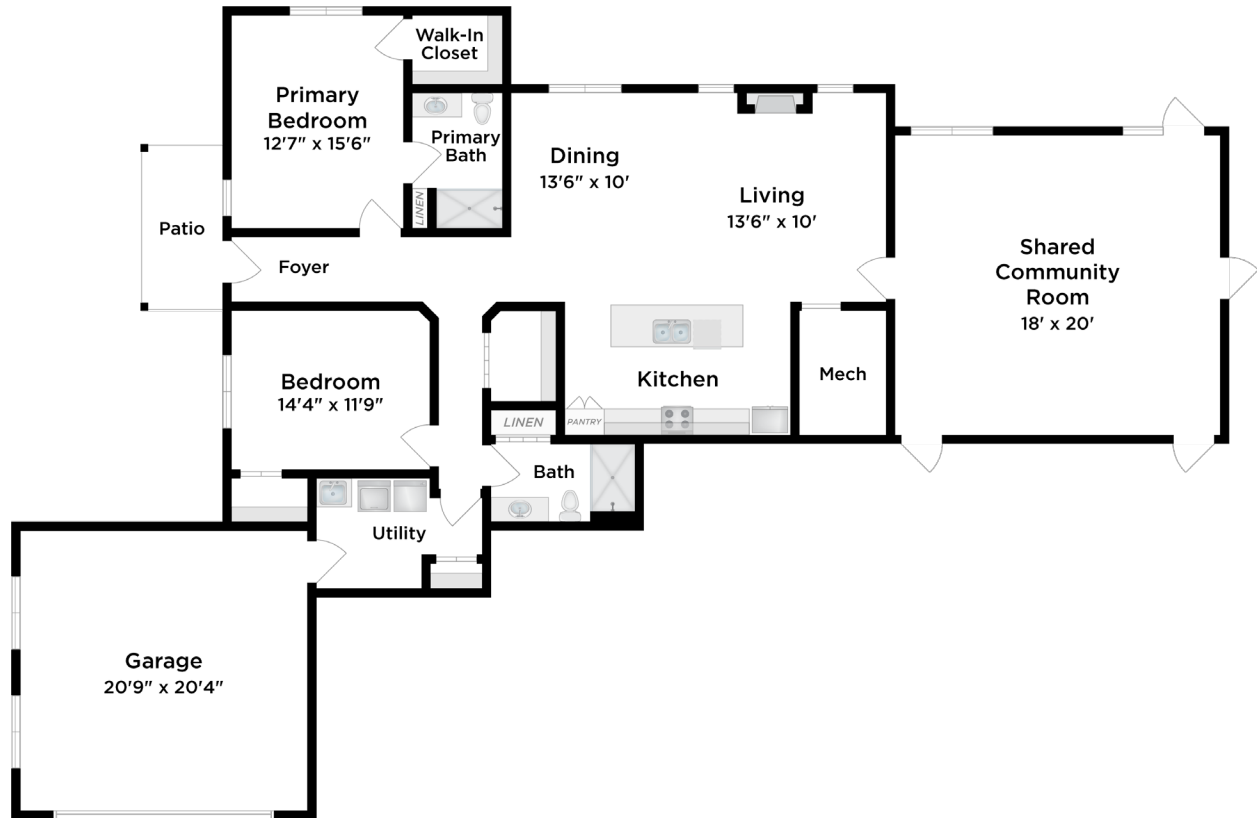

# Grace Commons SORRISO

## Two Bedroom / Casetta B

approx. unit size: 1,698 sq. ft.

\$ \_\_\_\_\_

*All pricing subject to change without notice.*