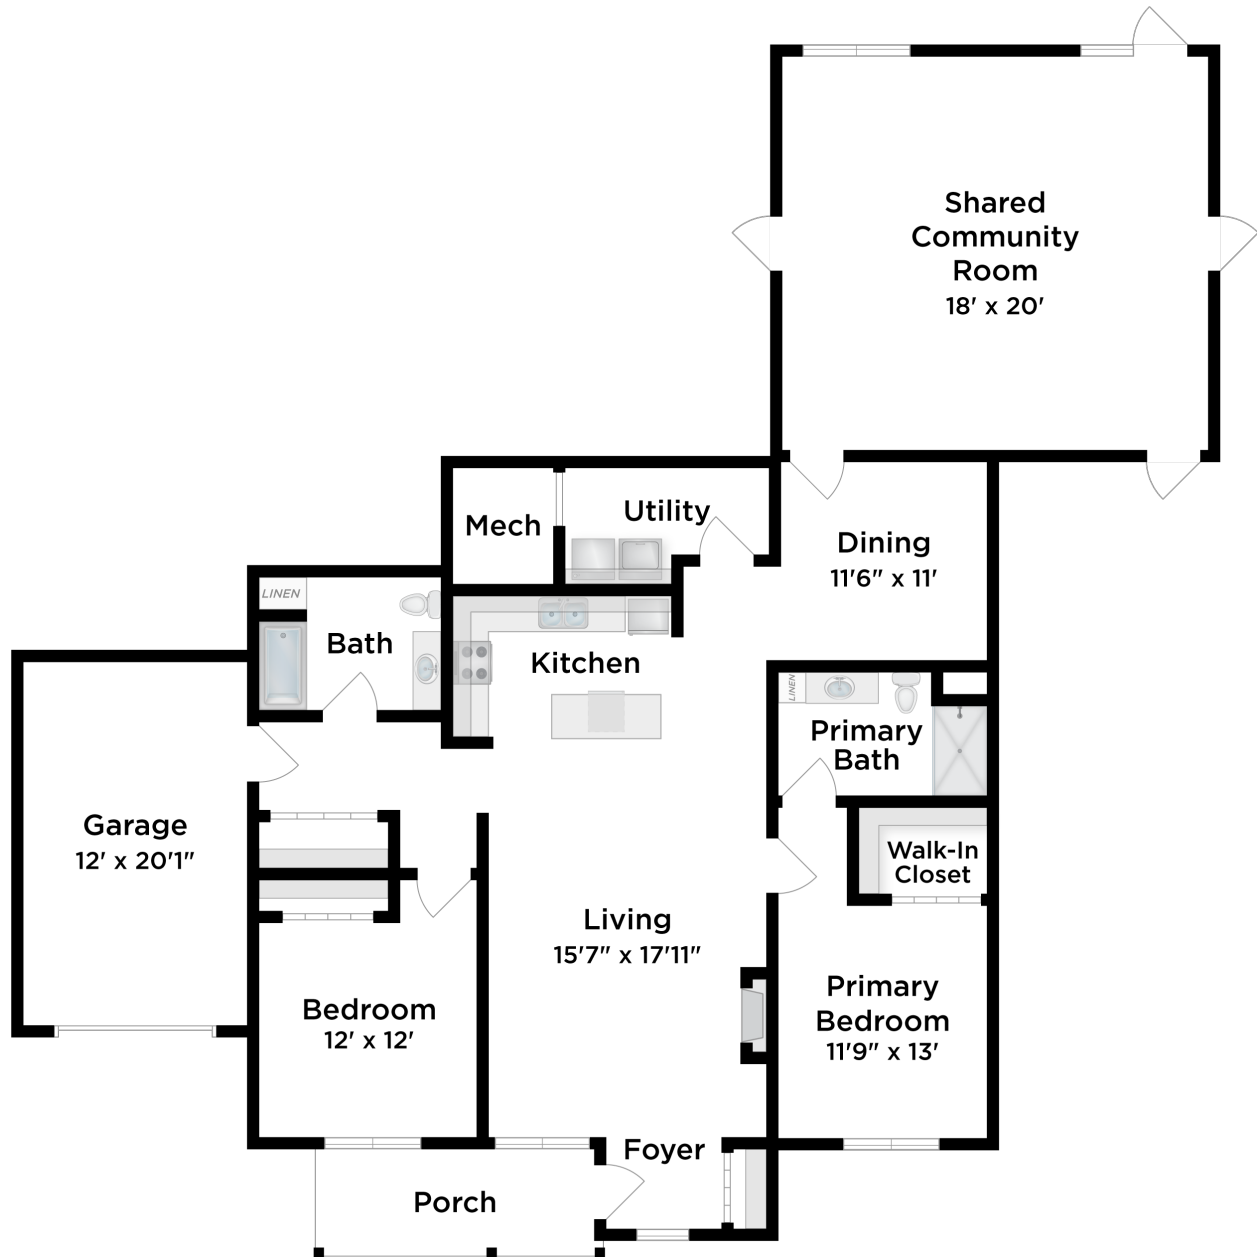

Grace Commons SORRISO

Two Bedroom / Casetta A

approx. unit size: 1,592 sq. ft.

\$ _____

All pricing subject to change without notice.