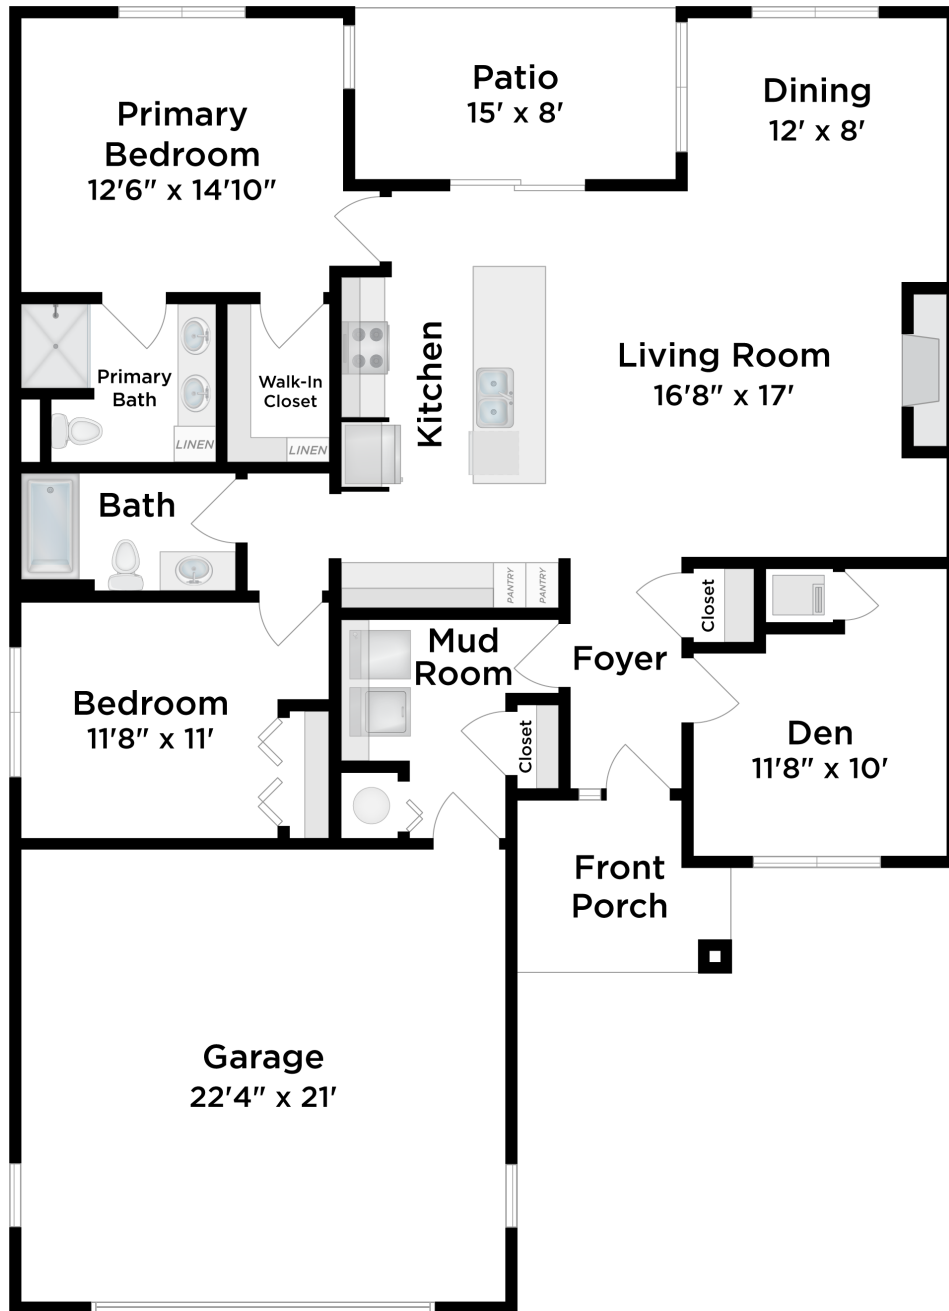

Grace Commons
SORRISO

Two Bedroom / Villa B1

approx. unit size: 1,585 sq. ft.

\$ _____

All pricing subject to change without notice.