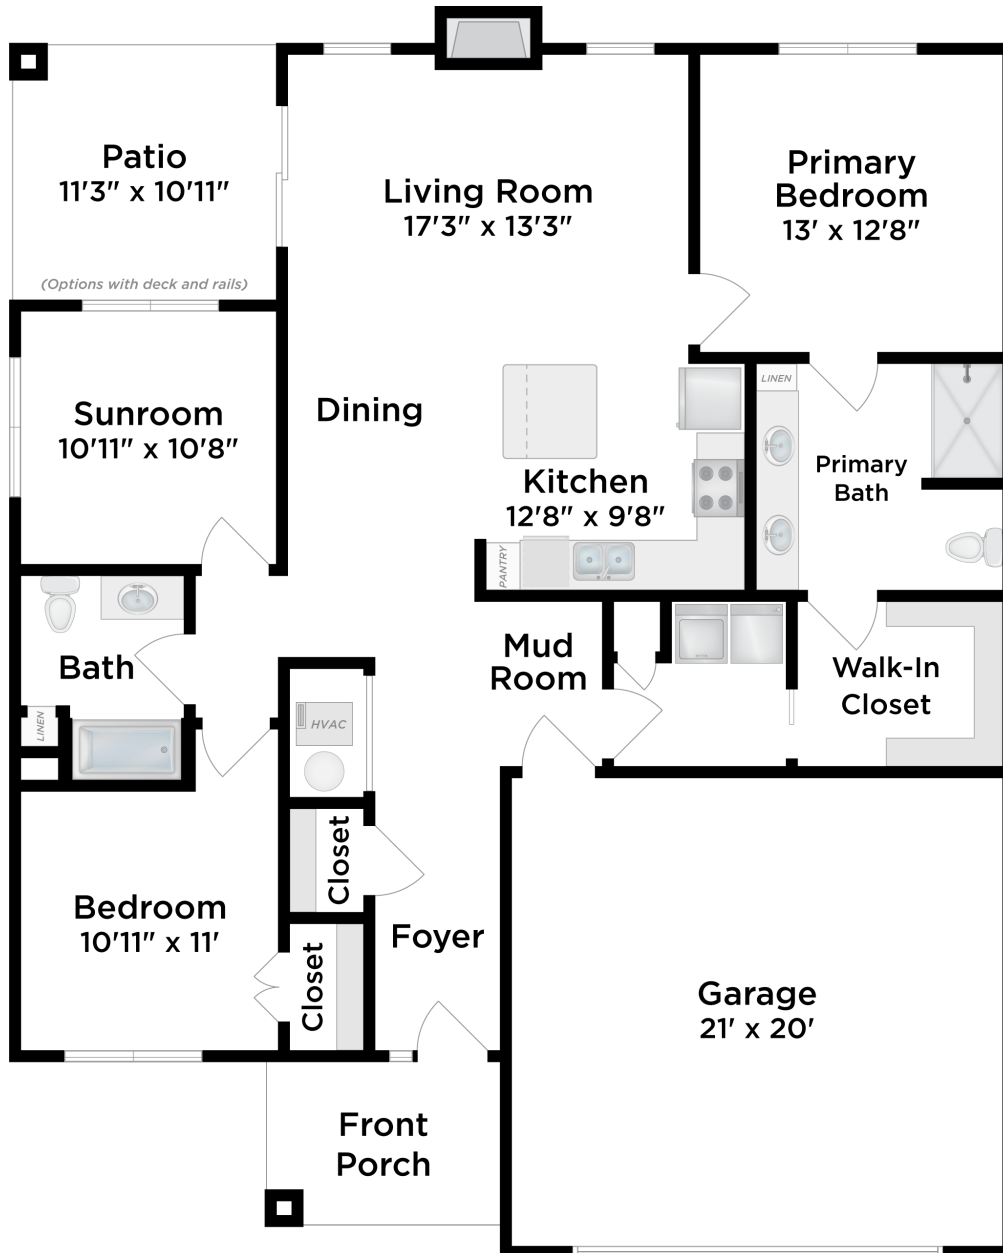

Grace Commons SORRISO

Two Bedroom / Villa A1

approx. unit size: 1,490 sq. ft.

\$ _____

All pricing subject to change without notice.