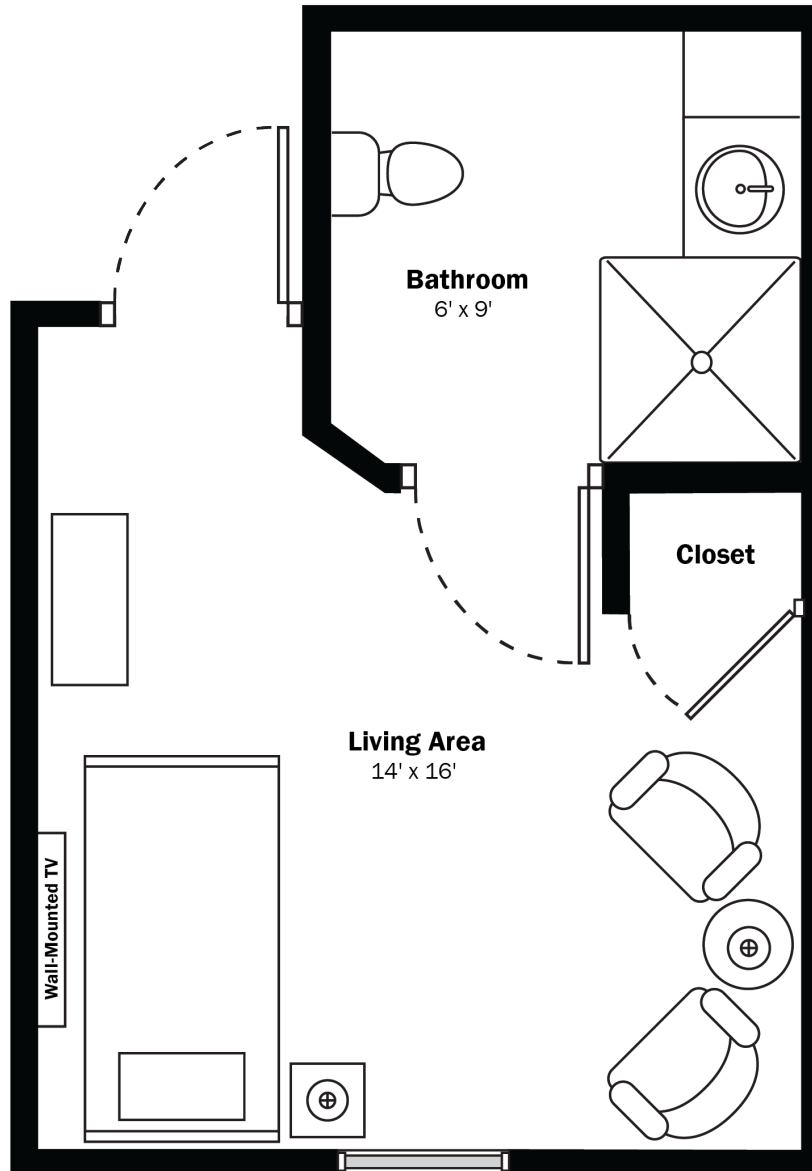

Drumlin Reserve
BLU GROTTO® MEMORY CARE

Studio

approx. unit size: 278 sq. ft.

\$ _____

All pricing subject to change without notice.

DRUMLIN RESERVE

a capri community