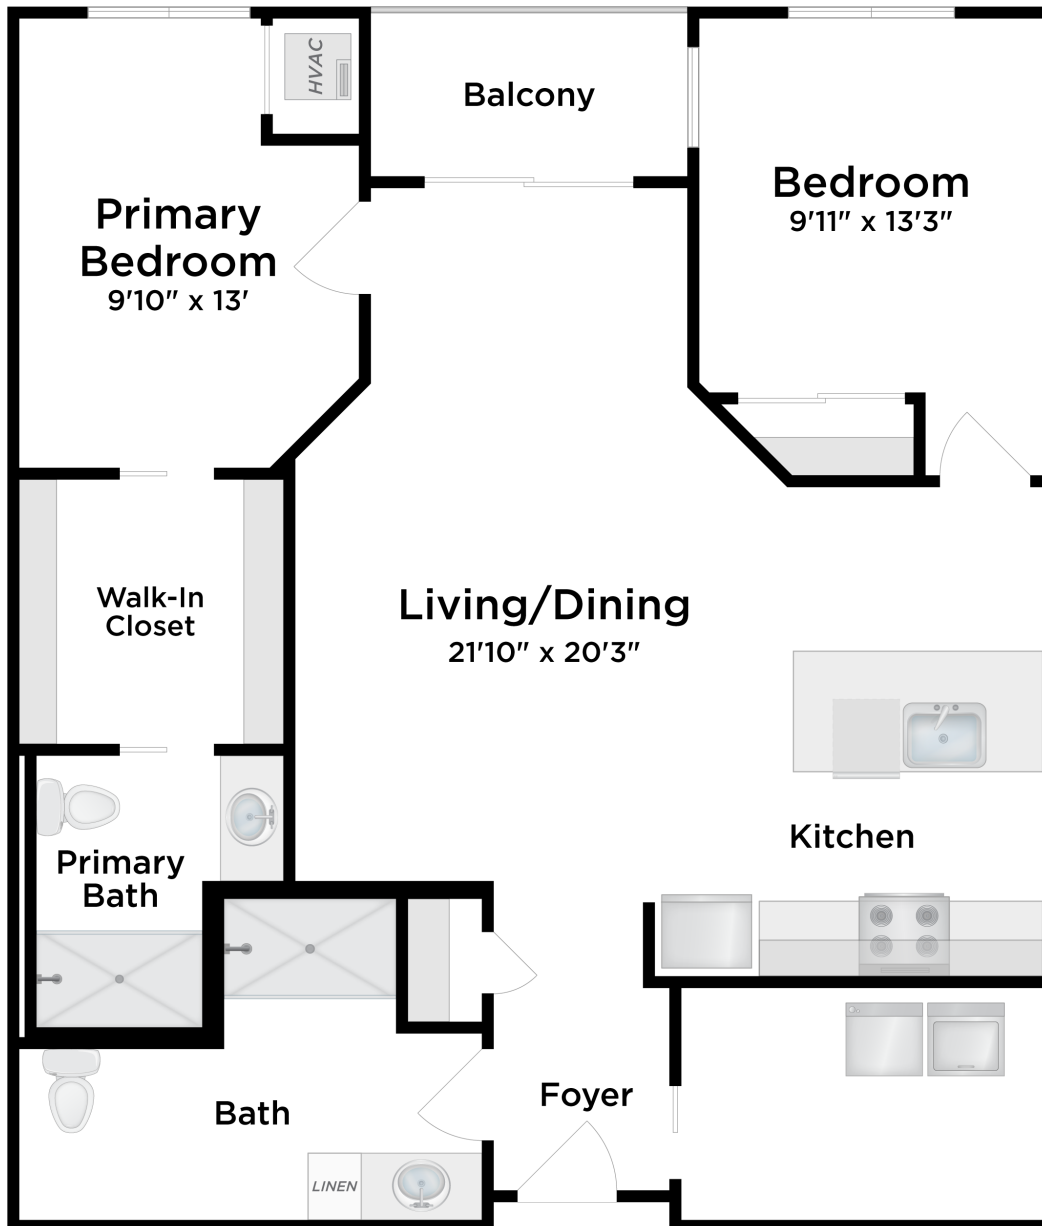

Drumlin Residences
INDEPENDENT LIVING

Two Bedroom / Unit J

102, 112, 204, 216, 304, 316

approx. 1,046 sq. ft.

\$ _____

DRUMLIN RESERVE

a capri community

All pricing subject to change without notice.

Drumlin Residences INDEPENDENT LIVING

Two Bedroom / Unit J

102, 112, 204, 216, 304, 316

approx. 1,046 sq. ft.

\$ _____

All pricing subject to change without notice.

DRUMLIN RESERVE

a  community