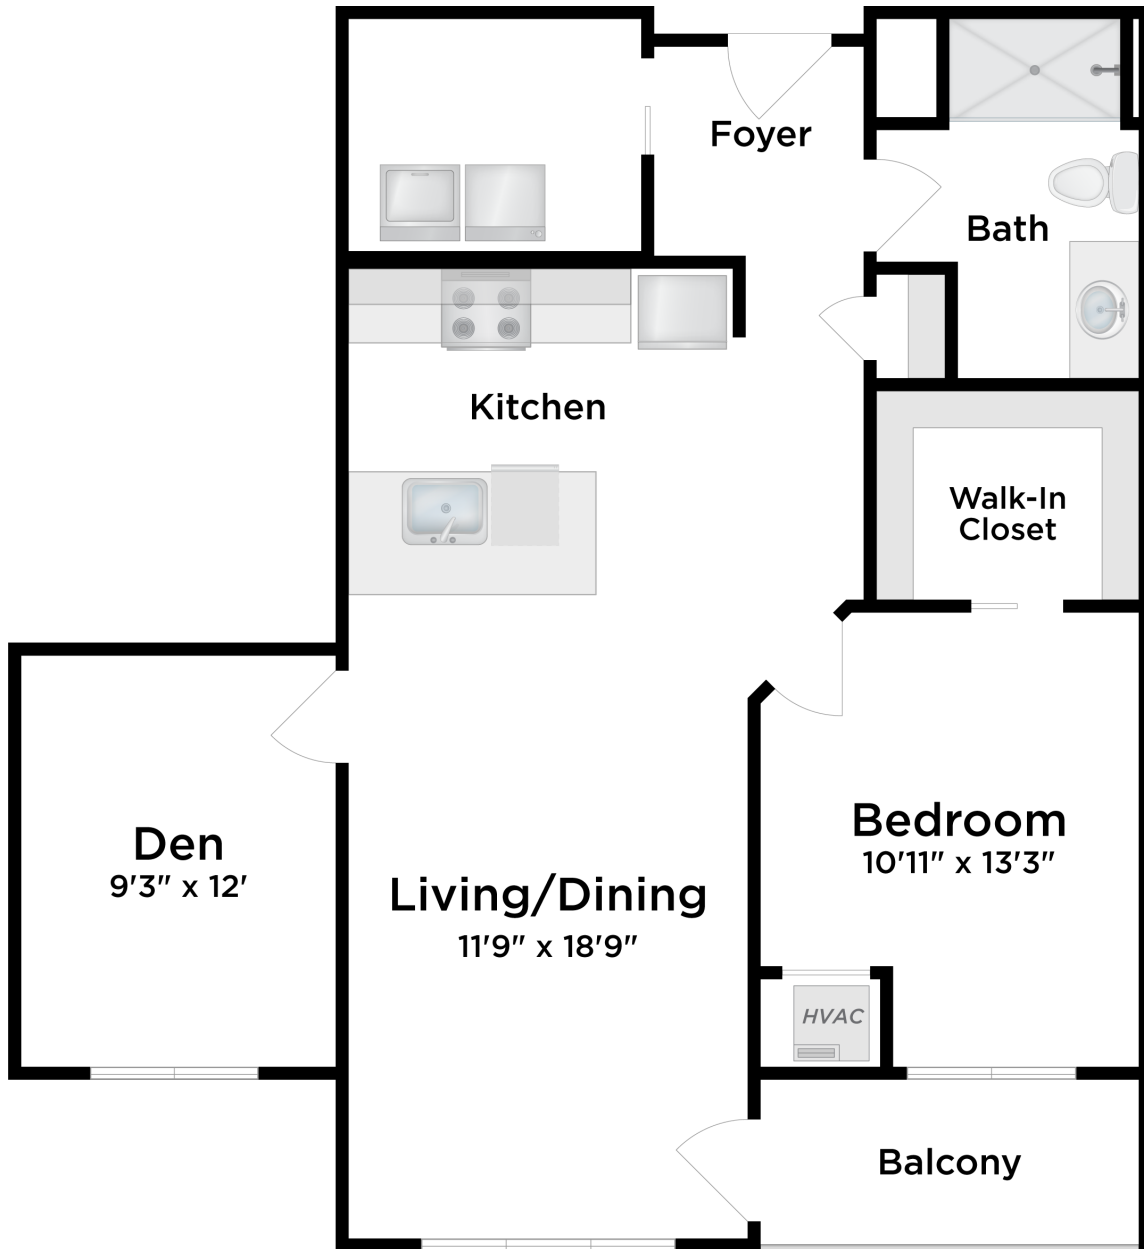

Drumlin Residences
INDEPENDENT LIVING

One Bedroom / Unit K

103, 113

approx. unit size: 914 sq. ft.

\$ _____

DRUMLIN RESERVE

a capri community

All pricing subject to change without notice.

Drumlin Residences INDEPENDENT LIVING

One Bedroom / Unit K

103, 113

approx. unit size: 914 sq. ft.

\$ _____

All pricing subject to change without notice.

DRUMLIN RESERVE

a capri community